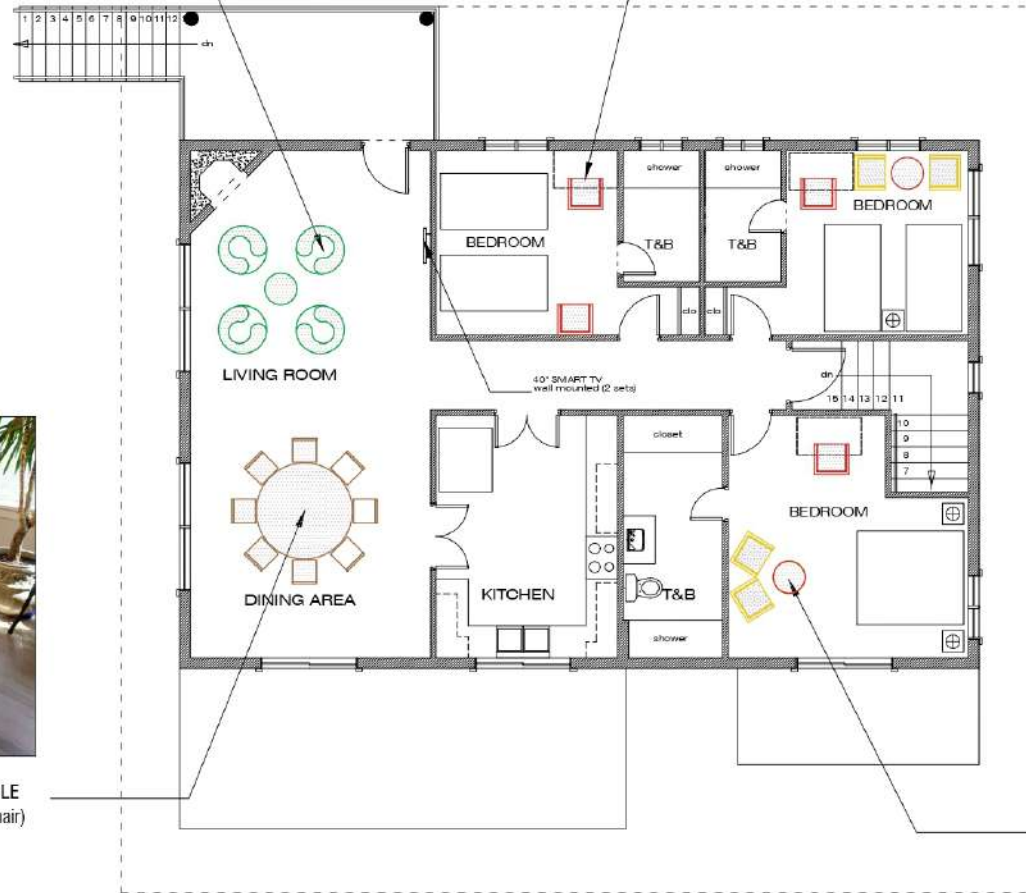

LAZY SOFA
with round foot rest
8 sets

UPHOLSTERED SEAT IN PVC
LEATHER with stainless steel base
Leatherette color: international red
stainless steel round center table glass top
10 sets

ROUND SOLID WOOD TABLE
white oak (with 8 dining chair)
2 sets

UPHOLSTERED SEAT IN FABRIC with solid wood base
Fabric color: yellow
with round center table glass top
16 sets

TYPICAL
Furniture Layout
A-05
01
Scale 1:100M

Republic of the Philippines Office of the President JHMC JOHN HAY MANAGEMENT CORPORATION a member of The CSCM Group	PROJECT NAME	PREPARED BY	CHECKED BY	ENDORSED BY	RECOMMENDING APPROVAL	APPROVED BY	SHEET CONTENT	SHEET NO.
	COTTAGE 664 RENOVATION JOHN HAY, BAGUIO CITY	JUDENE G. LAGOY GSD	REINO STEPHEN A. AYO OIC for GSD	ARISTOTLE E. GUERERRO OIC for PPMD	ARREY A. PEREZ SVP for CSG	ARISTOTLE B. BATUHAN OIC PCEO	COTTAGE 663 & 664 FURNITURES LAYOUT	A 13
							SCALE 1 : 100 M	DATE 03-03-2022