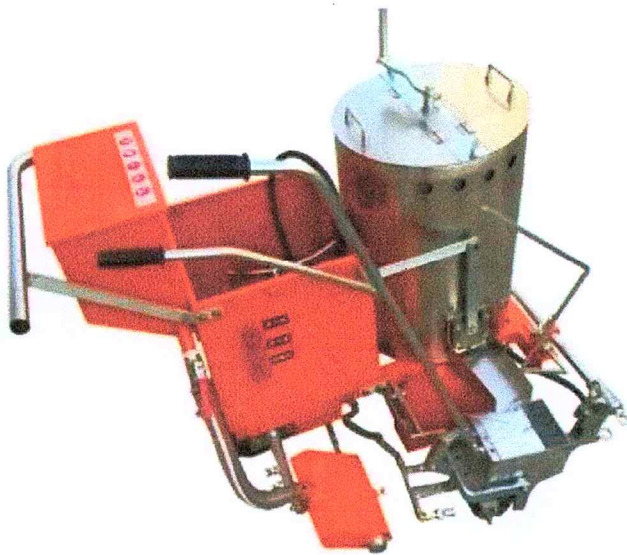

# THERMOPLASTIC ROAD MARKING MACHINES

Model No.: NM-15  
Brand: Nuoman  
Application: City Road E  
Product Name: Manual Machine  
Usage: Thermoplastic P  
Name: Thermoplastic Machinery  
Marking Mode: Traffic S  
Type: Melt Paint  
Mark Width: 50-500mm  
Productivity: 2000 sets/