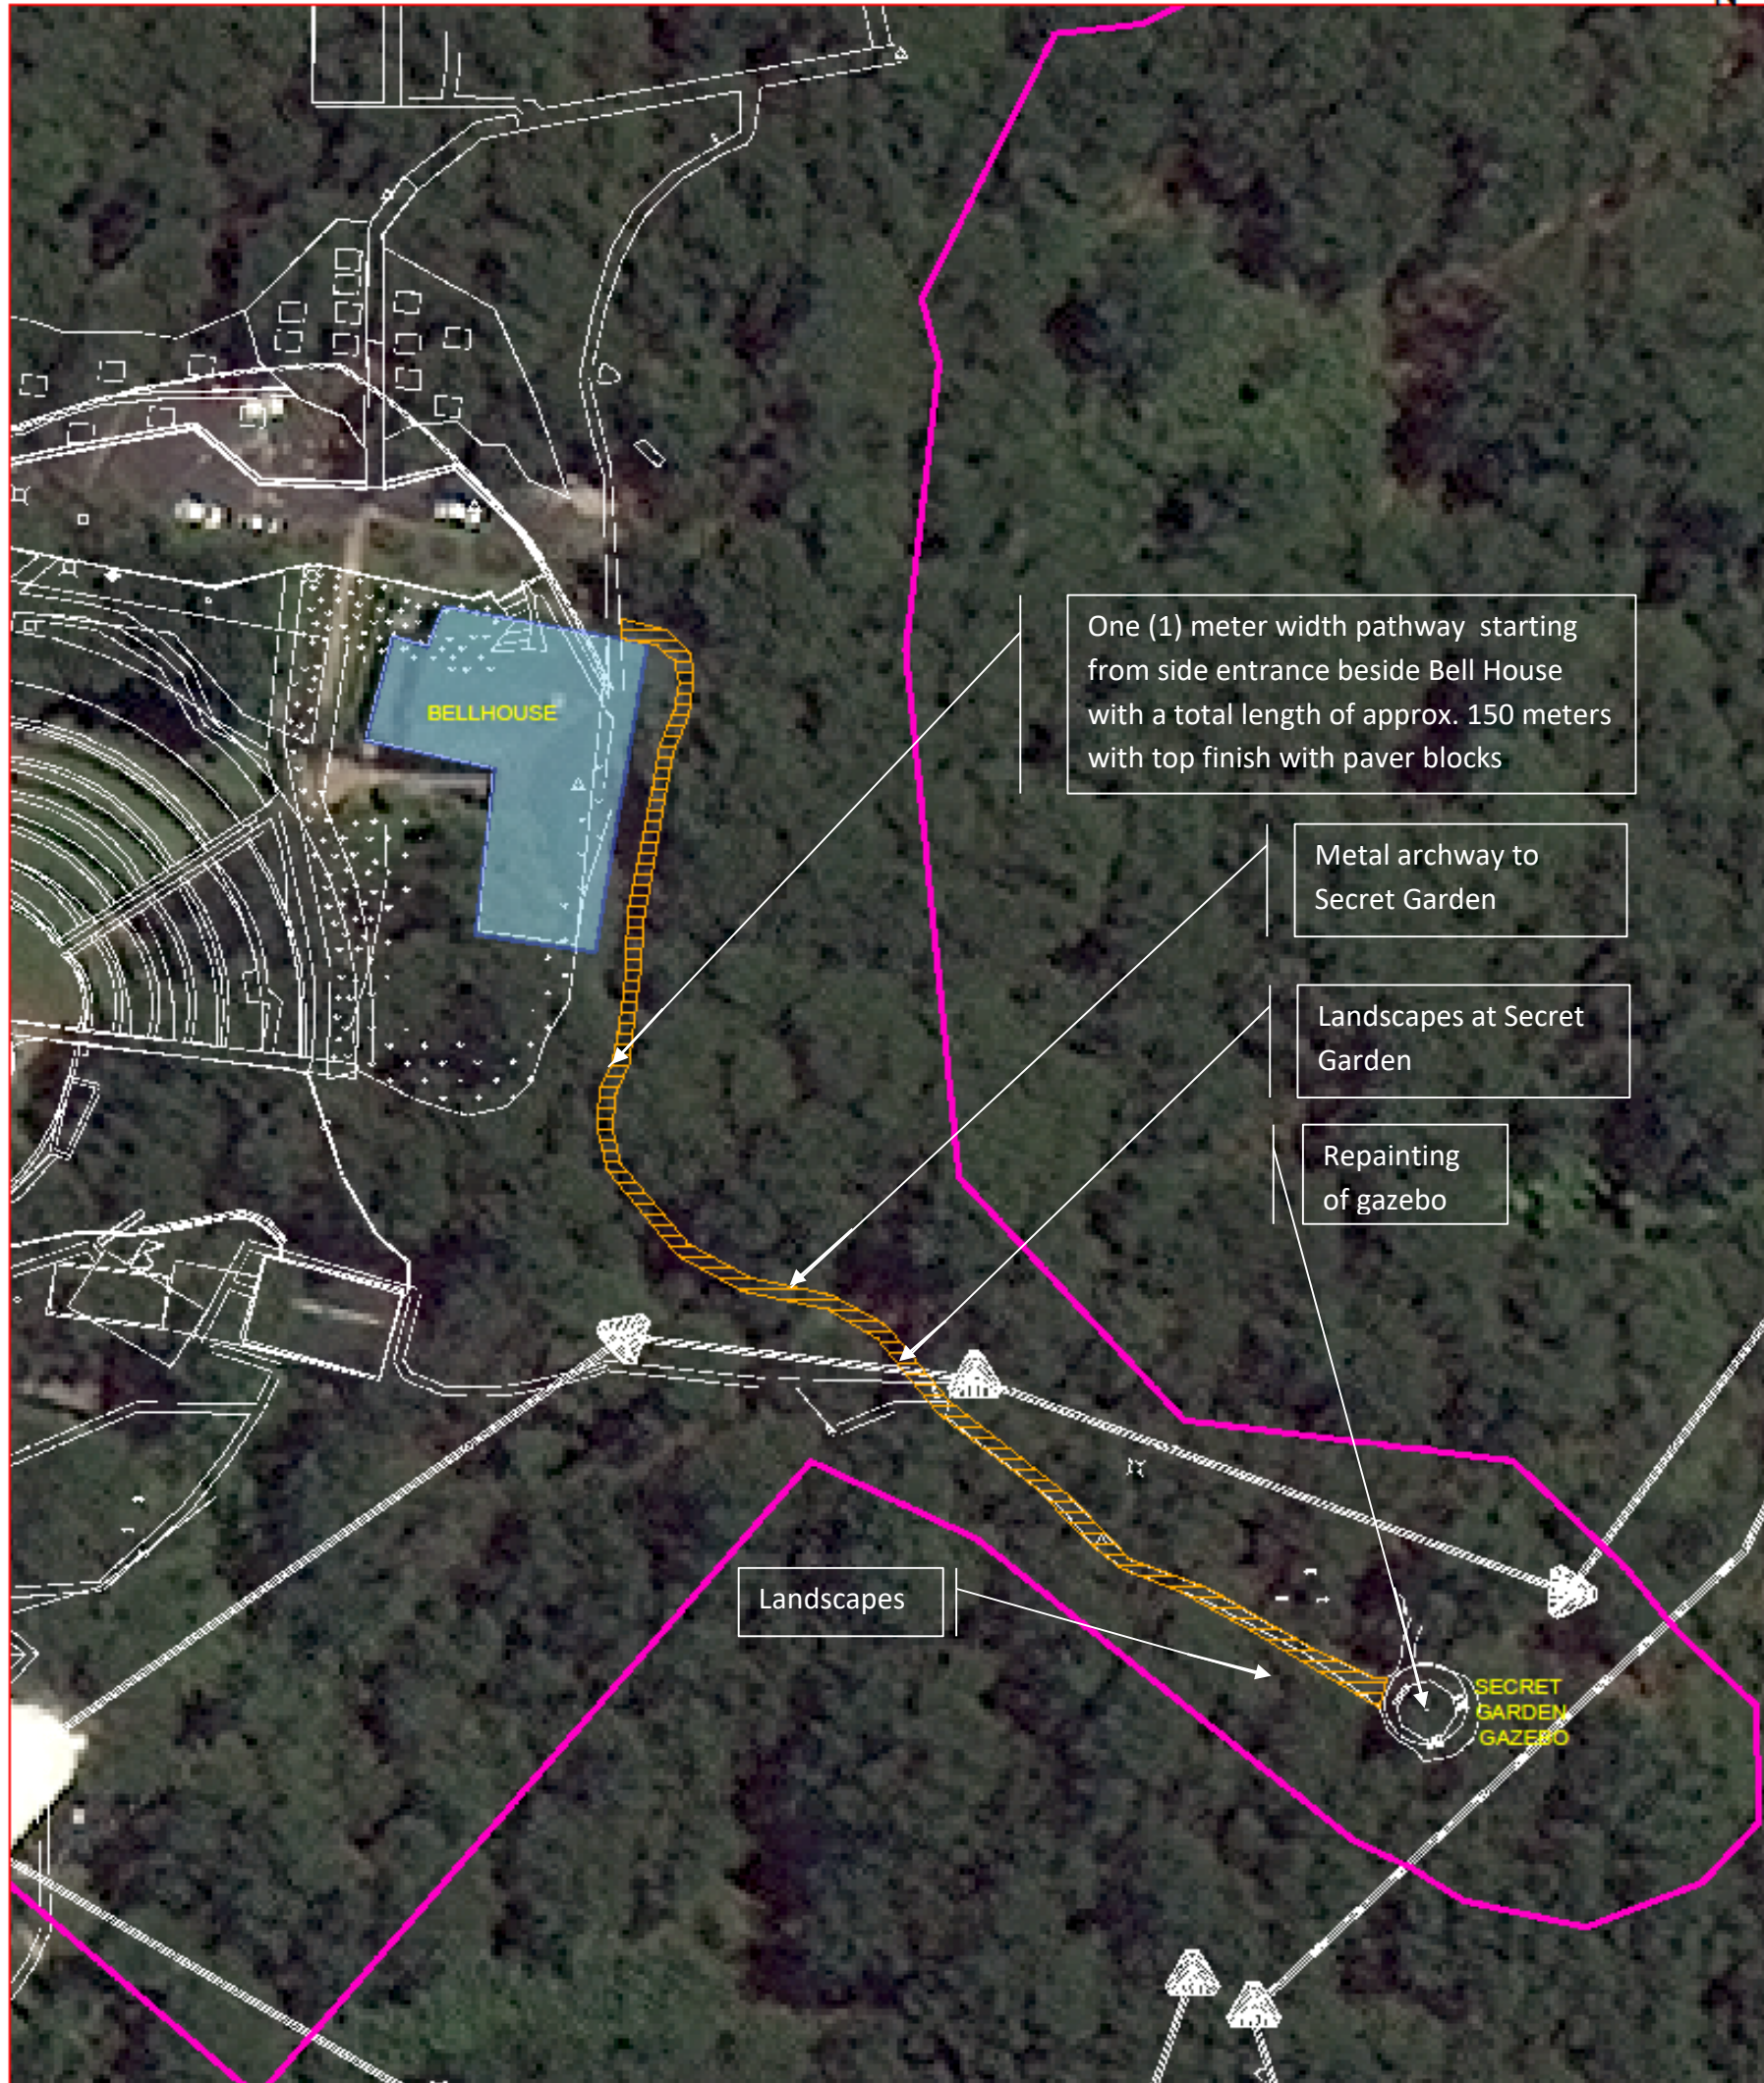

MAP SHOWING THE RELATIVE LOCATION OF THE BELLHOUSE AND SECRET GARDEN AT THE HISTORICAL CORE, JOHN HAY SPECIAL ECONOMIC ZONE, BAGUIO CITY

LEGEND

- HISTORICAL CORE
- BELLHOUSE
- FOOTPATH : BELLHOUSE TO AND FROM SECRET GARDEN GAZEBO = 150 METERS